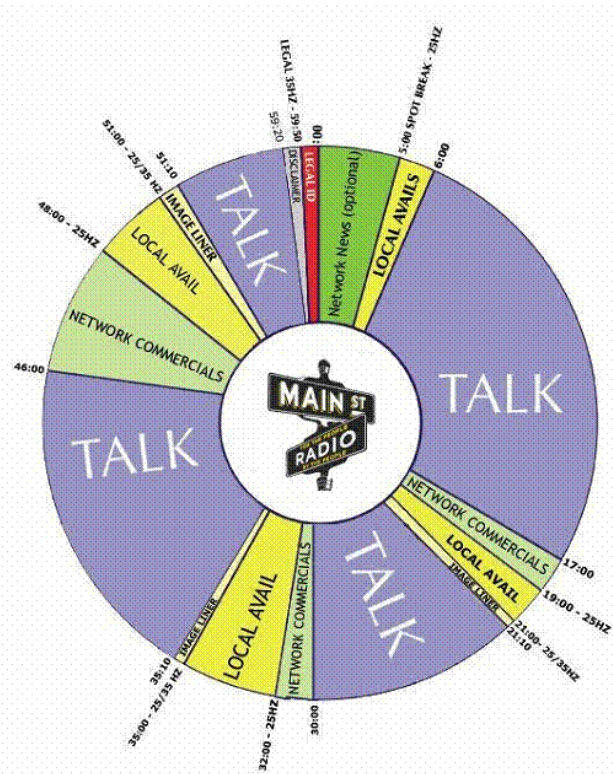

Alan Nathan Format Clock / Info

The Alan Nathan Show

Available LIVE or on a DELAYED basis throughout the day (including all of the existing refeed times) using the state-of-the-art XDS satellite receiver.

"SRN3 – The Alan Nathan Show"

Mon-Fri 5-7pm ET (xx:06:00 - xx:59:50)

V52 - Local break

V53 - Liner

"SRN3 – Best of Alan Nathan"

Saturday 6-7pm ET (xx:06:00 - xx:59:50)

V52 - Local break

V53 - Liner